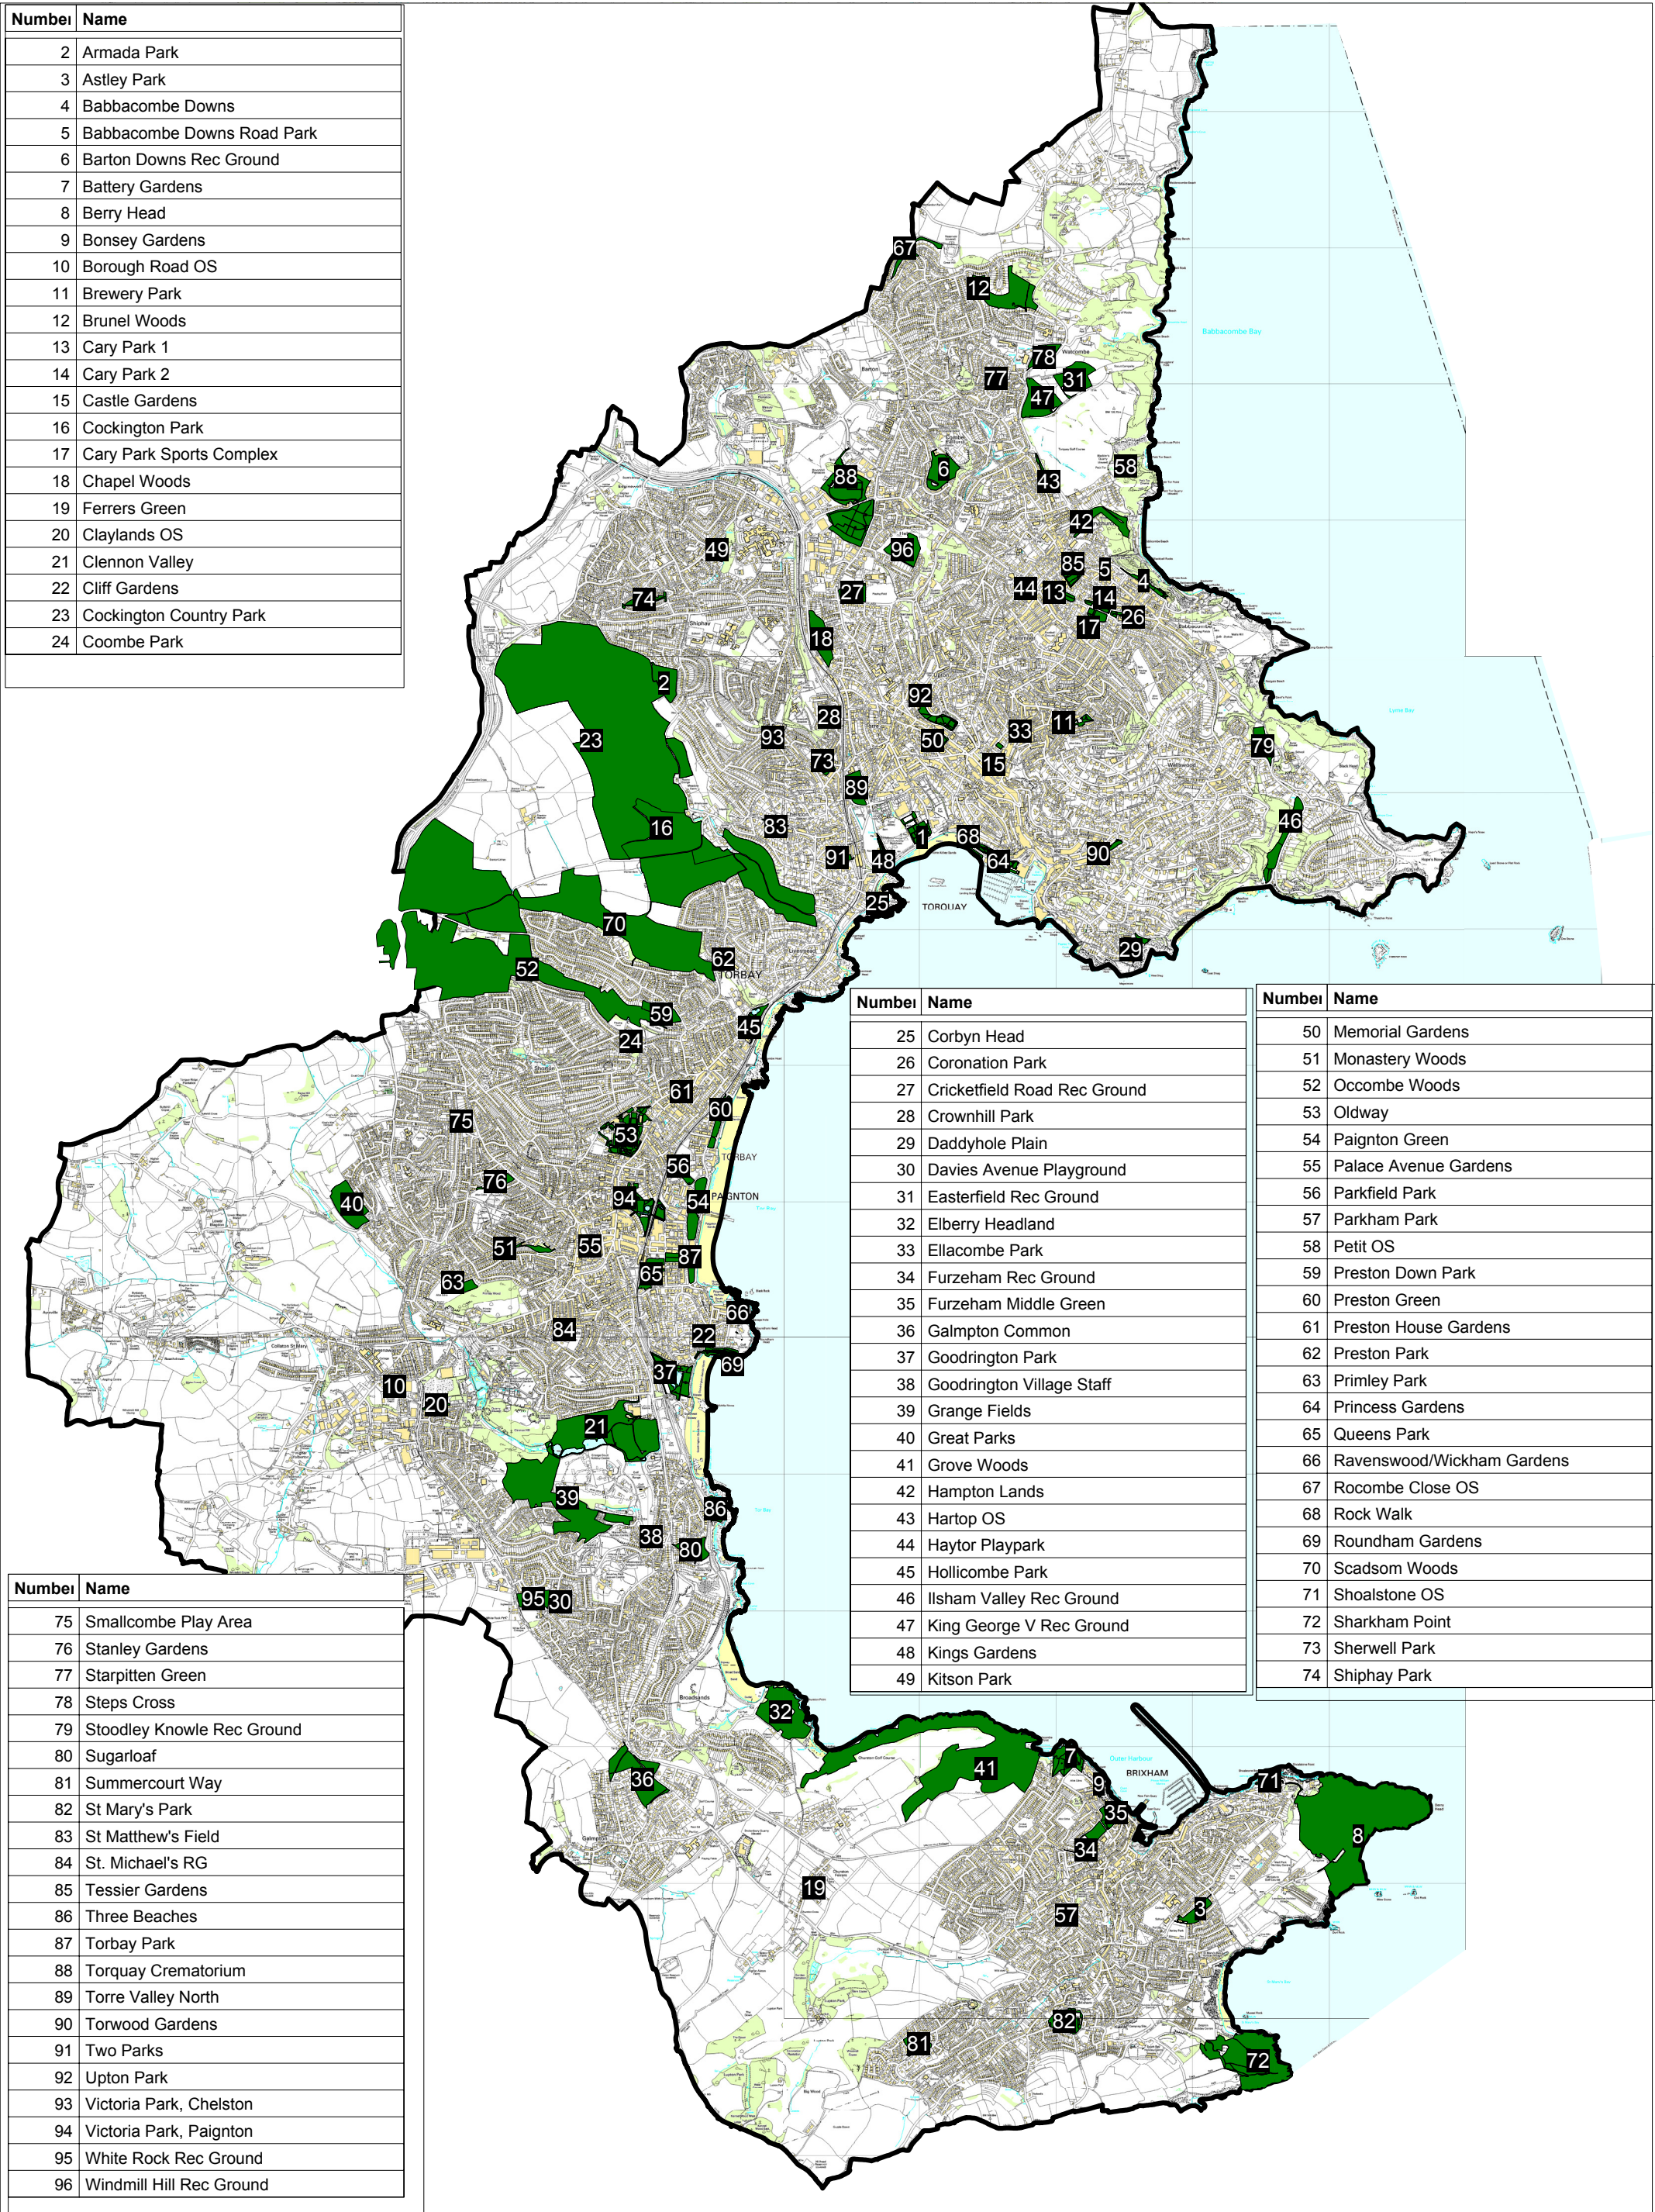

Number	Name
25	Corbyn Head
26	Coronation Park
27	Crickfield Road Rec Ground
28	Crownhill Park
29	Daddyhole Plain
30	Davies Avenue Playground
31	Easterfield Rec Ground
32	Elberry Headland
33	Ellacombe Park
34	Furzeham Rec Ground
35	Furzeham Middle Green
36	Galmpton Common
37	Goodrington Park
38	Goodrington Village Staff
39	Grange Fields
40	Great Parks
41	Grove Woods
42	Hampton Lands
43	Hartop OS
44	Haytor Playpark
45	Hollicombe Park
46	Ilisham Valley Rec Ground
47	King George V Rec Ground
48	Kings Gardens
49	Kitson Park

Number	Name
50	Memorial Gardens
51	Monastery Woods
52	Ocombe Woods
53	Oldway
54	Paignton Green
55	Palace Avenue Gardens
56	Parkfield Park
57	Parkham Park
58	Petit OS
59	Preston Down Park
60	Preston Green
61	Preston House Gardens
62	Preston Park
63	Primley Park
64	Princess Gardens
65	Queens Park
66	Ravenswood/Wickham Gardens
67	Rocombe Close OS
68	Rock Walk
69	Roundham Gardens
70	Scadsom Woods
71	Shoalstone OS
72	Sharkham Point
73	Sherwell Park
74	Shiphay Park

96 Parks Where Audit Was Carried Out

Reproduced from the Ordnance Survey mapping with the permission of the Controller of HMSO. (c) Crown Copyright. Unauthorised reproduction infringes crown copyright and may lead to prosecution or civil proceedings. Torbay Council LA079782

1:10,000 scale map base. Not To Scale